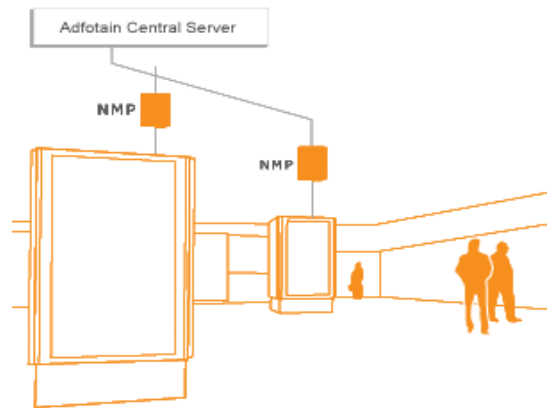

## NMP-Network Managed Robust Digital Signage System

Network-managed MPEG-1/2/4 decoder supporting Flash, PowerPoint, and Windows Media imports  
 Connected across wide area networks and local area networks  
 Reliable 24x7x365 operation

### Technical Specification

Processor	IAN411 Multimedia Networking Processor ESS Digital Media Processor 2 (DMP2) Dual Processor Architecture
Networking	IEEE 802.3 Ethernet 10/100 Base-T w/ Auto-MDIX
Playback Control	UNIX Bash-compatible shell processor with built-in authenticating FTP and HTTP clients
Supported Media Formats and Authoring Tools	Native: MPEG1, MPEG2(MP@ML), MPEG4 (ASP) Microsoft WMV (codec required) Macromedia Flash MX Microsoft PowerPoint 2002/2003 Microsoft Windows XP Movie Maker 2.1 Scala InfoChannel 3 Designer
Content Capacity	Typically 3 Mbps data rate, equivalent to 25 minutes per 512MB memory card 1 hour per 1.2GB memory card
Storage Medium	CompactFlash Type I/II memory card (not included)
Video Performance	Up to 720x480 resolution, 30 frames per second
Video Output	VGA/S-video/Composite RCA video (Monitor not included)
Audio Output	Stereo line-out
Dimensions (L x W x H)	133.5 mm x 113.5 mm x 25 mm 5 1/4 " x 4 1/2" x 1"1"
Weight	1.8 lbs
Mounting holes	4, VESA compliant (10-cm/4-inch)
Power Requirement	100 to 240 VAC, 50/60Hz
Power Consumption	8 Watts
Environment	Recommended: 15 to 35°C, 20 to 80% RH Maximum: 15 to 35°C, 5 to 95% RH Storage: -30 to 65°C
Software System Requirements	IBM-compatible PC 2.8 GHz or faster running IBM-compatible PC 2.8 GHz or faster running Microsoft Windows XP with Service Pack 2 Microsoft Internet Explorer 6 VGA-compatible graphics card 1GB of minimum free space on HD

# NXP- Network Digital Signage System with Interactive Expansion Options

Network-managed MPEG-1/2/4 decoder  
 supporting Flash, PowerPoint, and  
 Windows Media  
 imports

Interfaced with RS-232 monitors, touch panels, coupon printers, etc.  
 Reliable 24x7x365 operation